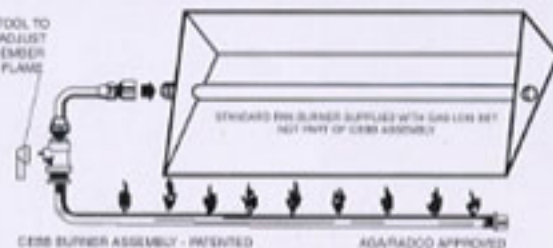

Controlled EMBER-BED BURNER

Complete With:

- Gas Control Valve
- Connector Parts
- Glowing Embers
- Vermiculite

TOOL TO
ADJUST
EMBER
FLAME

CEBB BURNER ASSEMBLY - PATENTED

AGARADCO APPROVED