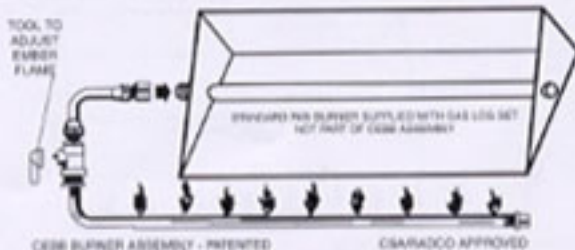

Controlled EMBER-BED BURNER

Complete With:

- Gas Control Valve
- Connector Parts
- Glowing Embers
- Vermiculite

CEBB BURNER ASSEMBLY - PATENTED

CSARADCO APPROVED

Manufactured by:

Golden Blount
Addicks, Texas

GB030801