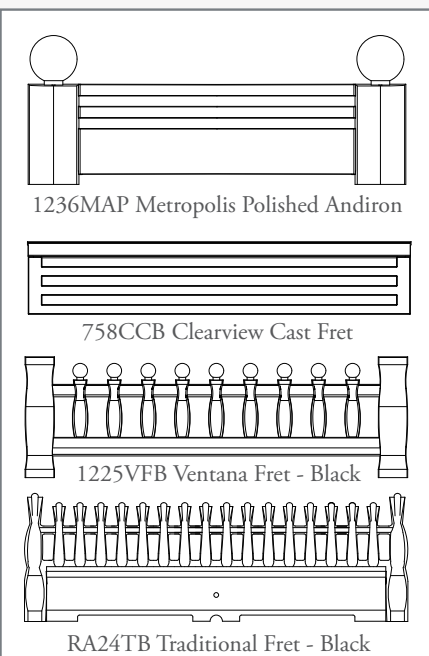

LEGEND G3 FIREPLACE COMPONENTS

INTERIOR LINERS

FRETS FOR THE CLEARVIEW FRONT

1265WSK Valor Wall Switch Kit (Works in conjunction with the ValorStat Handset. For use with 739 direct vent model only)