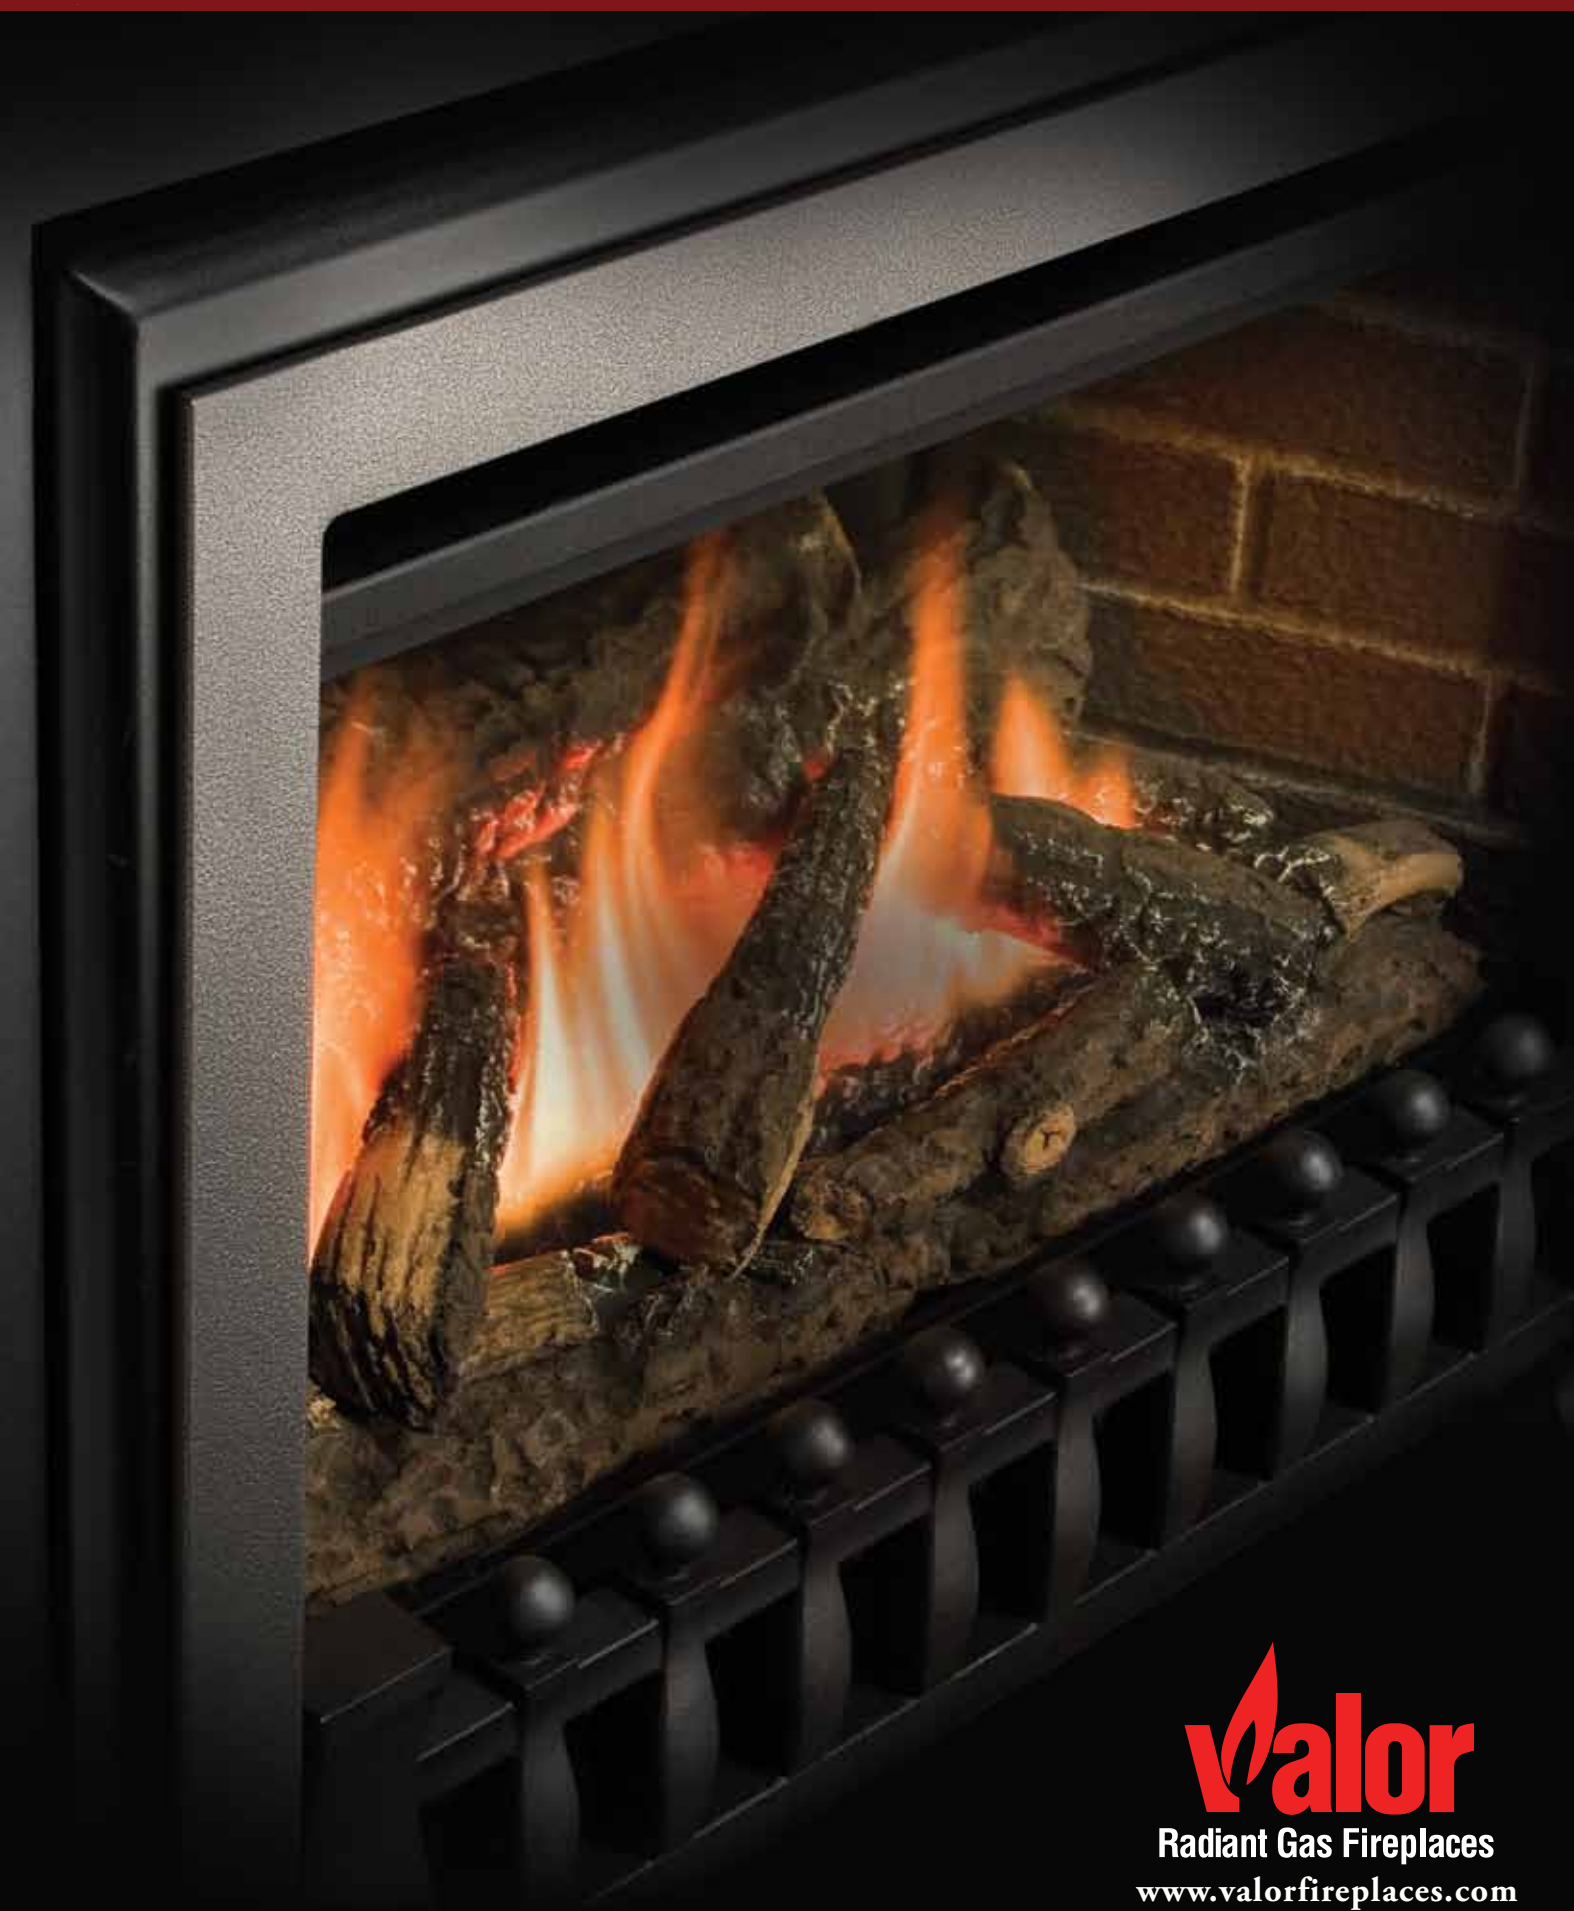

RADIANT HEAT

Valor fireplaces are known for producing radiant heat - we do it by design. Radiant heat satisfies human comfort with up to **25% less energy** than warm air systems. Radiant heat replaces the chill lost to cold windows and walls and is what attracts humans to fire. Our radiant fires are another reason a Valor can **reduce your energy bill and increase your overall comfort**.

HEAT DURING A POWER FAILURE

If the power fails in the winter your home can get cold fast. Valor fireplaces are **fully functional heaters that don't use electricity**. Our fireplaces provide the perfect mixture of **radiant and convective heat** eliminating the need for a noisy, inefficient fan. **No power, no problem** with Valor!

BURN CLEAN, ENGINEERED GREEN

Natural gas is the **cleanest fireplace fuel** you can burn with the lowest particulate levels and lowest levels of greenhouse gases. Valor specializes in producing **energy efficient, heater-rated** natural gas fireplaces designed to consume less fuel than the average fireplace insert.

Valor LEGEND G3 INSERTS

Distinct. Reliable. Efficient

Valor
Radiant Gas Fireplaces

www.valorfireplaces.com

Valor THE WISE WAY TO HEAT

Your Authorized Valor Dealer

MILES
INDUSTRIES

Copyright Miles Industries Ltd. 2010
Proudly Made in North America

Printed on recycled paper

Valor
Radiant Gas Fireplaces
www.valorfireplaces.com