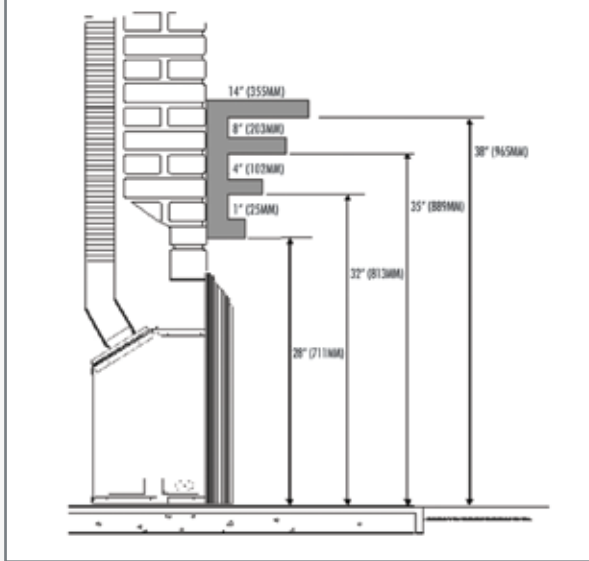

MANTEL CLEARANCES

All product information is accurate at time of printing and is subject to change. Note: Printed images may vary from actual product. Please refer to the complete Legend G3 product manual before installation - valorfireplaces.com