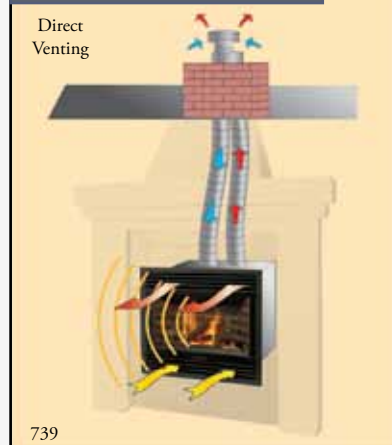

ENGINES	738BXN	G3 B-Vent Engine NG (Log Set with Red Brick Liner)
	738BXP	G3 B-Vent Engine Logs LPG (Log Set with Red Brick Liner)
	739ILN	G3 Direct Vent Engine Logs NG (Log Set with Red Brick Liner)
	739ILP	G3 Direct Vent Engine Logs LPG (Log Set with Red Brick Liner)
	739IRN	G3 Direct Vent Engine NG (Creekside River Rock & Driftwood with Black Fluted Liner)
	739IRP	G3 Direct Vent Engine LPG (Creekside River Rock & Driftwood with Black Fluted Liner)
FRONTS	741SFB	Contemporary Steel Front - Black
	741SVI	Contemporary Steel Front - Vintage Iron
	742CFB	Traditional Cast Iron Front - Black
	743FVI	FenderFire Double Door - Black & Vintage Iron
	744FVI	FenderFire Single Door - Black & Vintage Iron
745CFV	Clearview Front - Black & Vintage Iron	
FRETS	758CCB	Clearview Cast Fret*
	1236MAP	Metropolis Polished Andiron*
	1225VFB	Ventana Fret - Black*
	RA24TB	Traditional Fret - Black*
		* Compatible frets for the 745CFV Clearview Front only.
TRIM KITS, SURROUNDS AND CLOSURE PLATES	715CVI	Cast Surround Plate - Vintage Iron (29"h X 41"w)
	746CTK	3-Sided Contour Trim Kit - Black (26-3/4"h X 36-1/2"w)
	746VIK	3-Sided Contour Trim Kit - Vintage Iron (26-3/4"h X 36-1/2"w)
	747DTK	3-Sided Deluxe Trim Kit - Black (26-3/4"h X 36-1/2"w)
	747VIK	3-Sided Deluxe Trim Kit - Vintage Iron (26-3/4"h X 36-1/2"w)
	748CTK	4-Sided Contour Trim Kit - Black (30-1/4"h X 36-1/2"w)
	748VIK	4-Sided Contour Trim Kit - Vintage Iron (30-1/4"h X 36-1/2"w)
	749DTK	4-Sided Deluxe Trim Kit - Black (30-1/4"h X 36-1/2"w)
	749VIK	4-Sided Deluxe Trim Kit - Vintage Iron (30-1/4"h X 36-1/2"w)
	750OCP	Oversized Closure Plate - Black (Maximum Coverage 29-1/2"h X 42"w)
	750OVI	Oversized Closure Plate - Vintage Iron (Maximum Coverage 29-1/2"h X 42"w)
	751LTK	Lift Trim Kit - Black
	751LVK	Lift Trim Kit - Vintage Iron
	752BTK	Base Trim Kit - Black
	752BVK	Base Trim Kit - Vintage Iron
	753OTK	Oversized Trim Kit - Black (31"h X 45-3/16"w)
	753OTV	Oversized Trim Kit - Vintage Iron (31"h X 45-3/16"w)
	756STB	3-Sided Square Trim Kit - Black (27-1/8"h X 37-1/2"w)
	756STV	3-Sided Square Trim Kit - Vintage Iron (27-1/8"h X 37-1/2"w)
	756STP	3-Sided Square Trim Kit - Brushed Nickel (27-1/8"h X 37-1/2"w)
	757STB	4-Sided Square Trim Kit - Black (31-1/8"h X 37-1/2"w)
	757STV	4-Sided Square Trim Kit - Vintage Iron (31-1/8"h X 37-1/2"w)
	757STP	4-Sided Square Trim Kit - Brushed Nickel (31-1/8"h X 37-1/2"w)
	761DRK	Decorative Rock Kit (Optional Accessory Kit for the Creekside Fuel Bed)
	762TRB	Temperature Reduction Baffle (Optional)
	763TBB	Trimmable backing plate - Black (30-1/2"h X 42" w)
	764PFB	Picture Frame Black - 4-Sided Square Trim Kit (27-1/8"h X 39-1/2"w)
	765CSB	4-Sided Contemporary Front in Black
	765CSC	4-Sided Contemporary Front in Copper
765CSN	4-Sided Contemporary Front in Brushed Nickel	
ACCESSORIES	754RSK	Rock Set Conversion Kit for the 738BXN/BXP & 739ILN/ILP
	755CFK	Circulating Fan Kit (with Variable Speed Thermally Activated Controller - For use with 739 direct vent model only)
	759EBL	Enamel Firebox Liner Kit in Gloss Black (Replaces standard liner packed with heater)
	770ZCK	Zero Clearance Kit (738 b-vent model only)