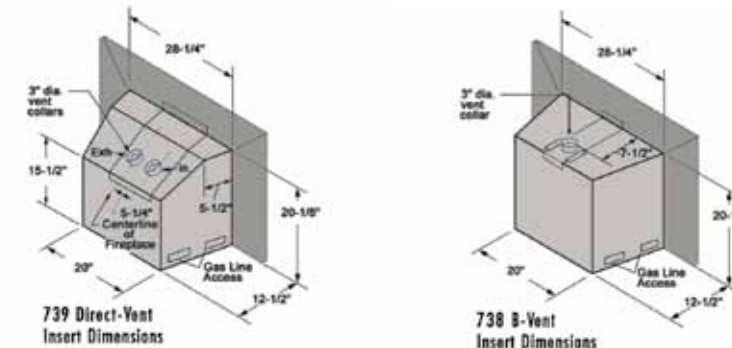

Valor LEGEND G3 SERIES

PRODUCT DIMENSIONS FOR 738 & 739 MODELS

Use either the B-Vent model (top) with a single 3" liner or the Direct Vent (bottom) with co-linear 3" venting.

MODEL/FUEL

Model	Fuel	Max. Input BTU/hr	Min. Input BTU/hr	Fuel Bed Options (Creekside or Log set)	Control System (ValorStat/ ValorStat Plus)	Fan Option	EnerGuide Rating**	AFUE**	Max. Output** (w/out fan) BTU/hr
738BXN	NG	24,000	6,500	Log set	ValorStat	No	59%	63.4%	16,169
738BXP	LPG	24,000	13,000	Log set	ValorStat	No	59%	63.4%	16,169
739ILN	NG	26,000	6,500	Log set	ValorStat Plus	Yes	66.4%	65.7%	17,490
739ILP	LPG	24,000	13,000	Log set	ValorStat Plus	Yes	63.3%	65.5%	16,171
739IRN	NG	26,000	6,500	Creekside	ValorStat Plus	Yes	66.4%	65.7%	17,490
739IRP	LPG	24,000	13,000	Creekside	ValorStat Plus	Yes	63.3%	65.5%	16,171