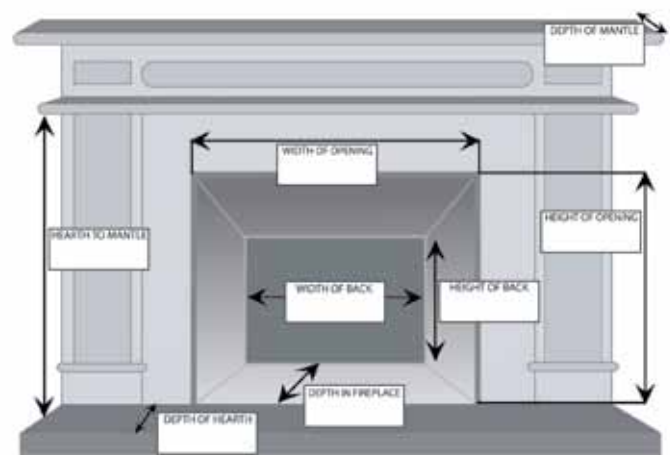

Model	Fuel	Max. Input BTU/hr	Min. Input BTU/hr	Fuel Bed Options (Creekside or Log set)	Control System (ValorStat/ ValorStat Plus)	Fan Option	EnerGuide Rating**	AFUE**	Max. Output** (w/out fan) BTU/hr
738BXN	NG	24,000	6,500	Log set	ValorStat	No	59%	63.4%	16,169
738BXP	LPG	24,000	13,000	Log set	ValorStat	No	59%	63.4%	16,169
739ILN	NG	26,000	6,500	Log set	ValorStat Plus	Yes	66.4%	65.7%	17,490
739ILP	LPG	24,000	13,000	Log set	ValorStat Plus	Yes	63.3%	65.5%	16,171
739IRN	NG	26,000	6,500	Creekside	ValorStat Plus	Yes	66.4%	65.7%	17,490
739IRP	LPG	24,000	13,000	Creekside	ValorStat Plus	Yes	63.3%	65.5%	16,171

** EnerGuide Ratings and Outputs have been determined without a fan/blower, using the CSA P4.1-02 test method
** A.F.U.E. (Annual Fuel Use Efficiency) tested as per 10CFR - 430.23 Certified to ANSI Z21.88 / CSA 2.33 Vented Gas Fireplace Heater Standard CAN 1-2. 17 Gas Fired Appliances For Use at High Altitude

About Our Efficiency Ratings
At Valor we use recognized Canadian and US government test methods for determining energy efficiency performance. This ensures our products will perform in your home as rated. Beware of misleading "steady state" efficiency claims made by manufacturers using their own "in-house" test methods. For more information visit our website at valorfireplaces.com

Fill in the diagram dimensions below then stop by your local Valor dealer to see if a Legend G3 will work in your home.