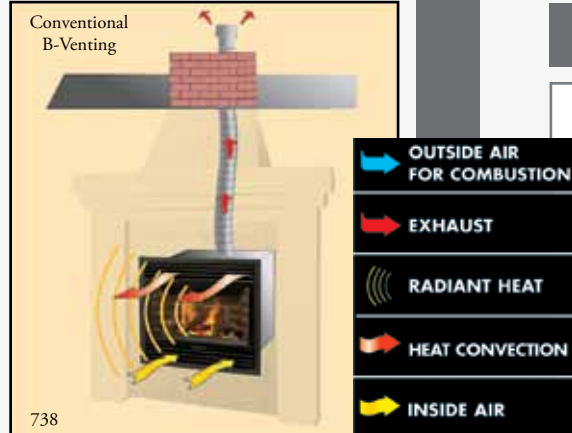

Valor LEGEND G3 SERIES

PRODUCT DIMENSIONS FOR 738 & 739 MODELS

Use either the B-Vent model (top) with a single 3" liner or the Direct Vent (bottom) with co-linear 3" venting.