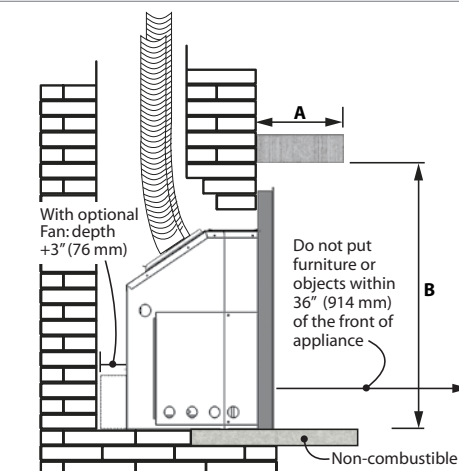

G4 PRODUCT DIMENSIONS

COMBUSTIBLE MANTEL CLEARANCES

Mantel Projection A	1" (25 mm)	4" (101 mm)	8" (203 mm)	14" (355 mm)
Mantel Height B*	34" (864 mm)	36" (914 mm)	38" (965 mm)	40" (1016 mm)

*Measure taken from the underside of the mantel to finished hearth or surface that the unit is sitting on.