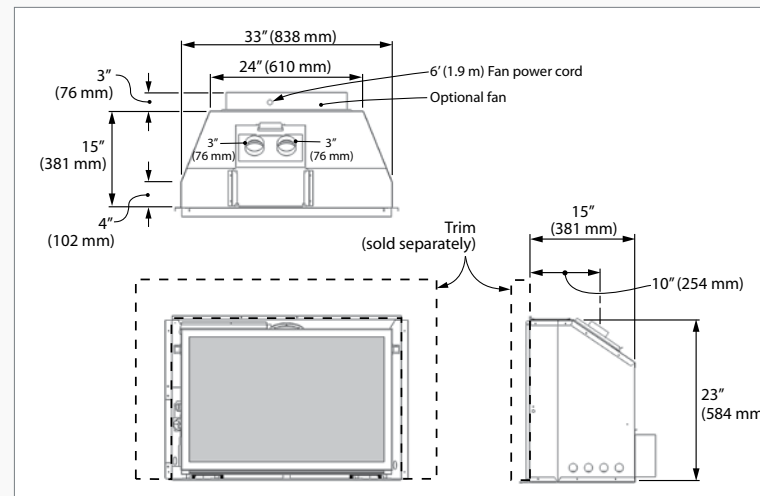

G4 PRODUCT DIMENSIONS

COMBUSTIBLE MANTEL CLEARANCES

Mantel Projection A	1" (25 mm)	4" (101 mm)	8" (203 mm)	14" (355 mm)
Mantel Height B*	34" (864 mm)	36" (914 mm)	38" (965 mm)	40" (1016 mm)

*Measure taken from the underside of the mantel to finished hearth or surface that the unit is sitting on.