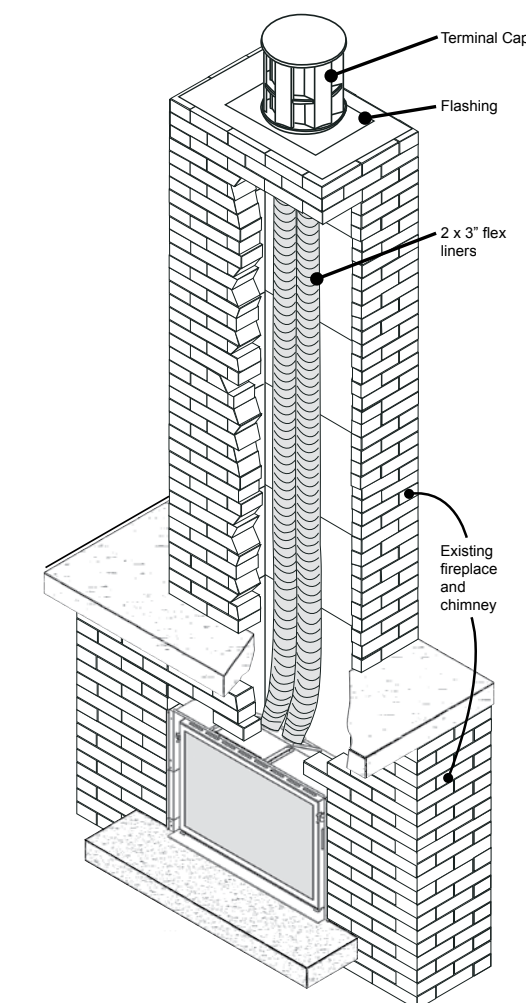

Visit www.valorfireplaces.com for more information.

G4 LINERS

VALOR RED BRICK LINER

BLACK ENAMEL LINER

LEDGESTONE LINER

BLACK FLUTED LINER

G4 DIRECT VENTING

Please Note: The maximum vertical vent run for the Legend G4 is 40'. The minimum is 10'.

G4 PRODUCT DIMENSIONS

COMBUSTIBLE MANTEL CLEARANCES

Mantel Projection A	1" (25 mm)	4" (101 mm)	8" (203 mm)	14" (355 mm)
Mantel Height B*	34" (864 mm)	36" (914 mm)	38" (965 mm)	40" (1016 mm)

*Measure taken from the underside of the mantel to finished hearth or surface that the unit is sitting on.